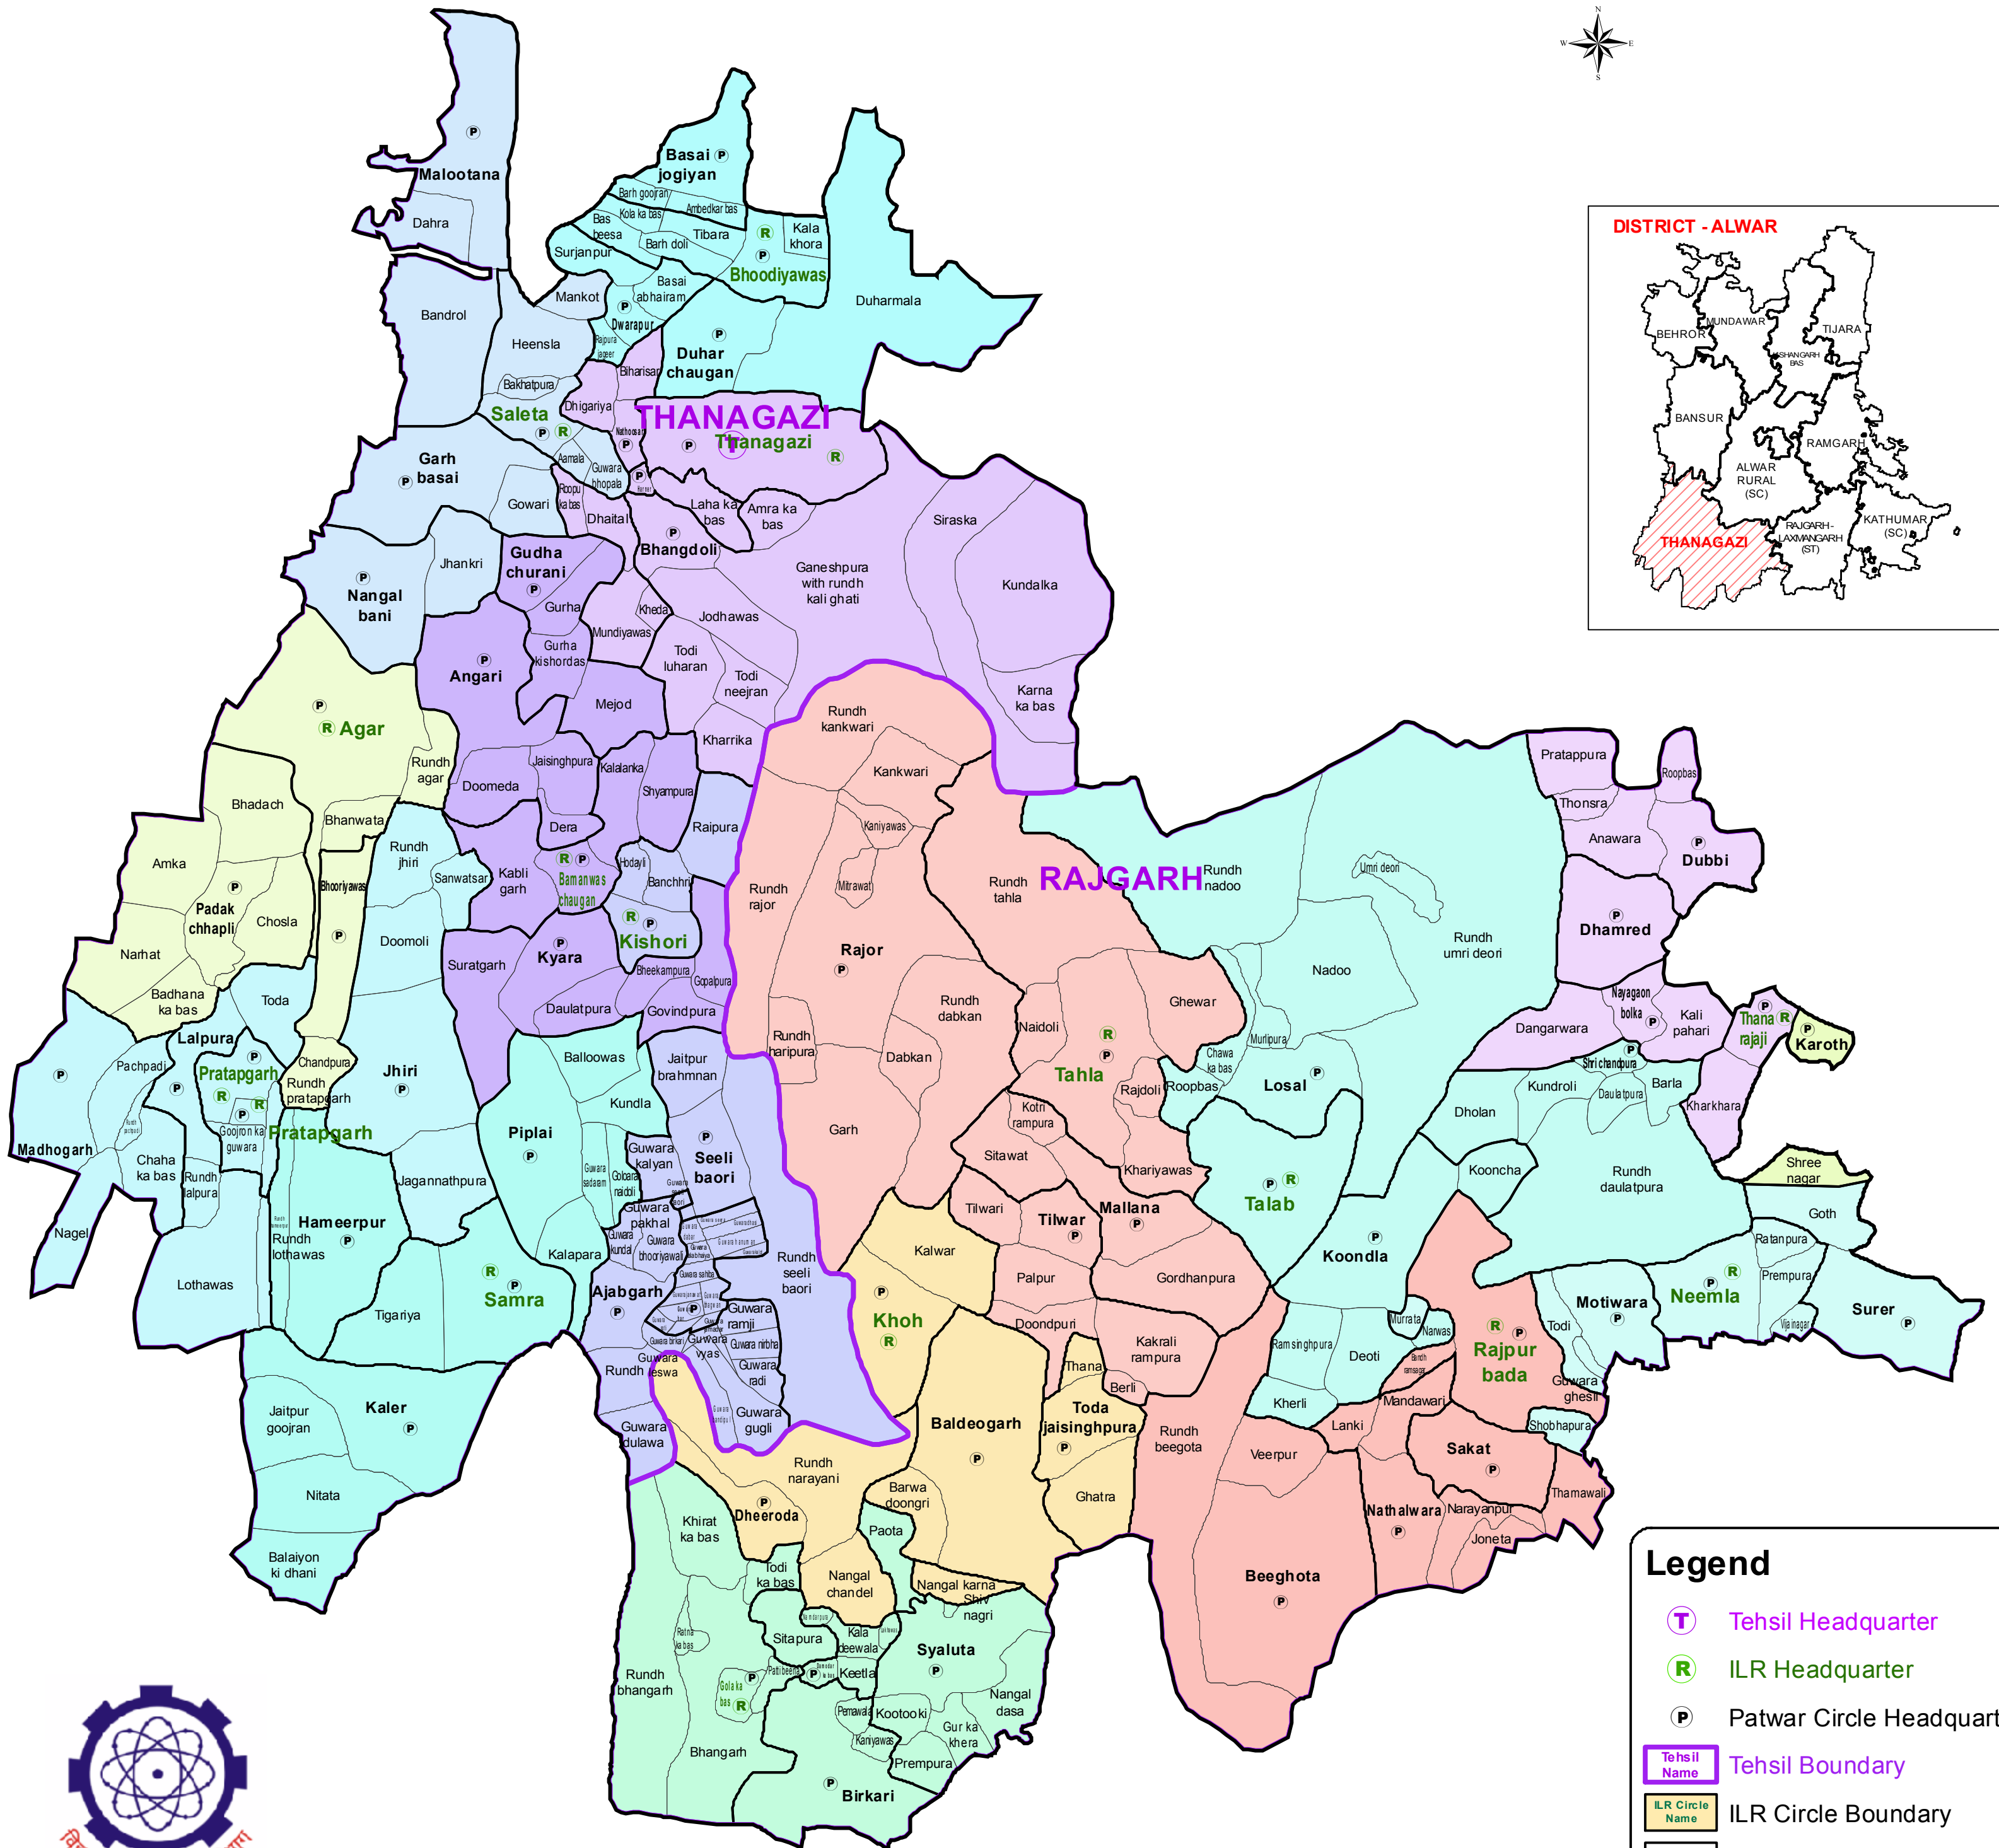

ASSEMBLY CONSTITUENCY - THANAGAZI-64 DISTRICT - ALWAR

Legend

- T Tehsil Headquarter
- R ILR Headquarter
- P Patwar Circle Headquarter
- Tehsil Name Tehsil Boundary
- ILR Circle Name ILR Circle Boundary
- Patwar Circle Boundary Patwar Circle Boundary
- Village Name Village Boundary