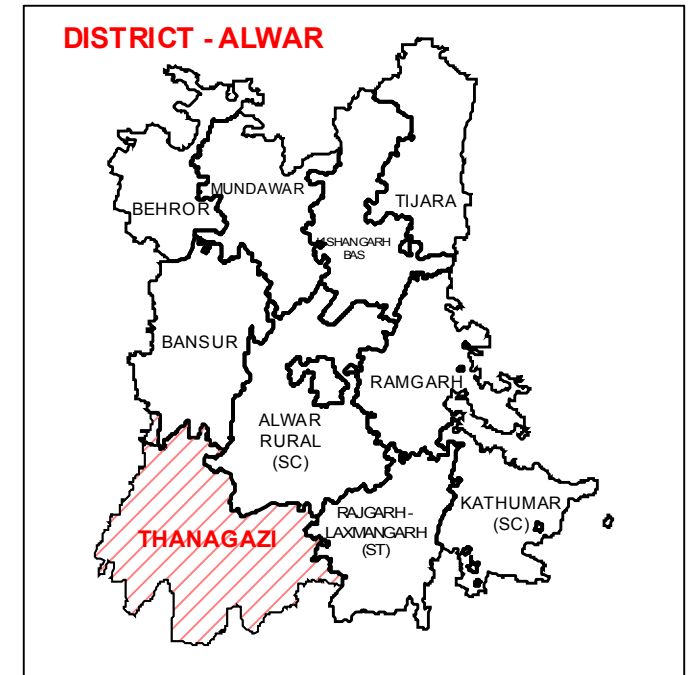

ASSEMBLY CONSTITUENCY - THANAGAZI-64 DISTRICT - ALWAR

Legend

- T Tehsil Headquarter
- R ILR Headquarter
- P Patwar Circle Headquarter
- Tehsil Name Tehsil Boundary
- ILR Circle Name ILR Circle Boundary
- Patwar Circle Boundary Patwar Circle Boundary
- Village Name Village Boundary